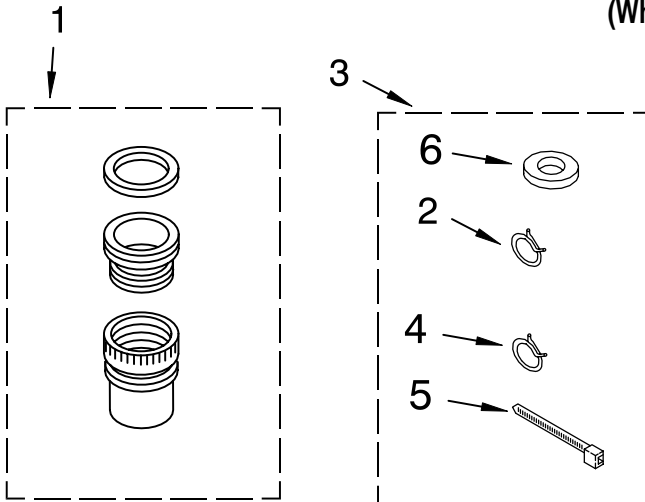

FOR ORDERING INFORMATION REFER TO PARTS PRICE LIST

WIRING HARNESS PARTS

For Model: LCR7244HQ1

(White)

Illus. No.	Part No.	DESCRIPTION
1	3968671	Harns/Power Cord (Includes Clip)
2	3966718	Kit,(Power Cord Only)
3	3429563	Tie, Wire

FOR ORDERING INFORMATION REFER TO PARTS PRICE LIST

WATER SYSTEM PARTS

For Model: LCR7244HQ1

(White)

WS400

Illus. No.	Part No.	DESCRIPTION
1	285442	Connector Kit, Plastic Drain Hose
2	285321	Sleeve Kit, (Contains 2 Sleeves)
3	370447	Clamp, Hose
4	16272	Connector, Straight
5	285320	Siphon Break Kit (Not Included)
6	65349	Clamp, Hose
7	367031	Drain Protector (Not Included)

FOR ORDERING INFORMATION REFER TO PARTS PRICE LIST

MISCELLANEOUS PARTS

For Model: LCR7244HQ1
(White)

Illus. No.	Part No.	DESCRIPTION
1	3374592	Adapter, Faucet
2	356138	Clamp, Hose
3	3428855	Miscellaneous Parts Bag
4	661581	Clamp, Hose
5	3347868	Cable-Tie
6	16123	Washer Inlet-Hose